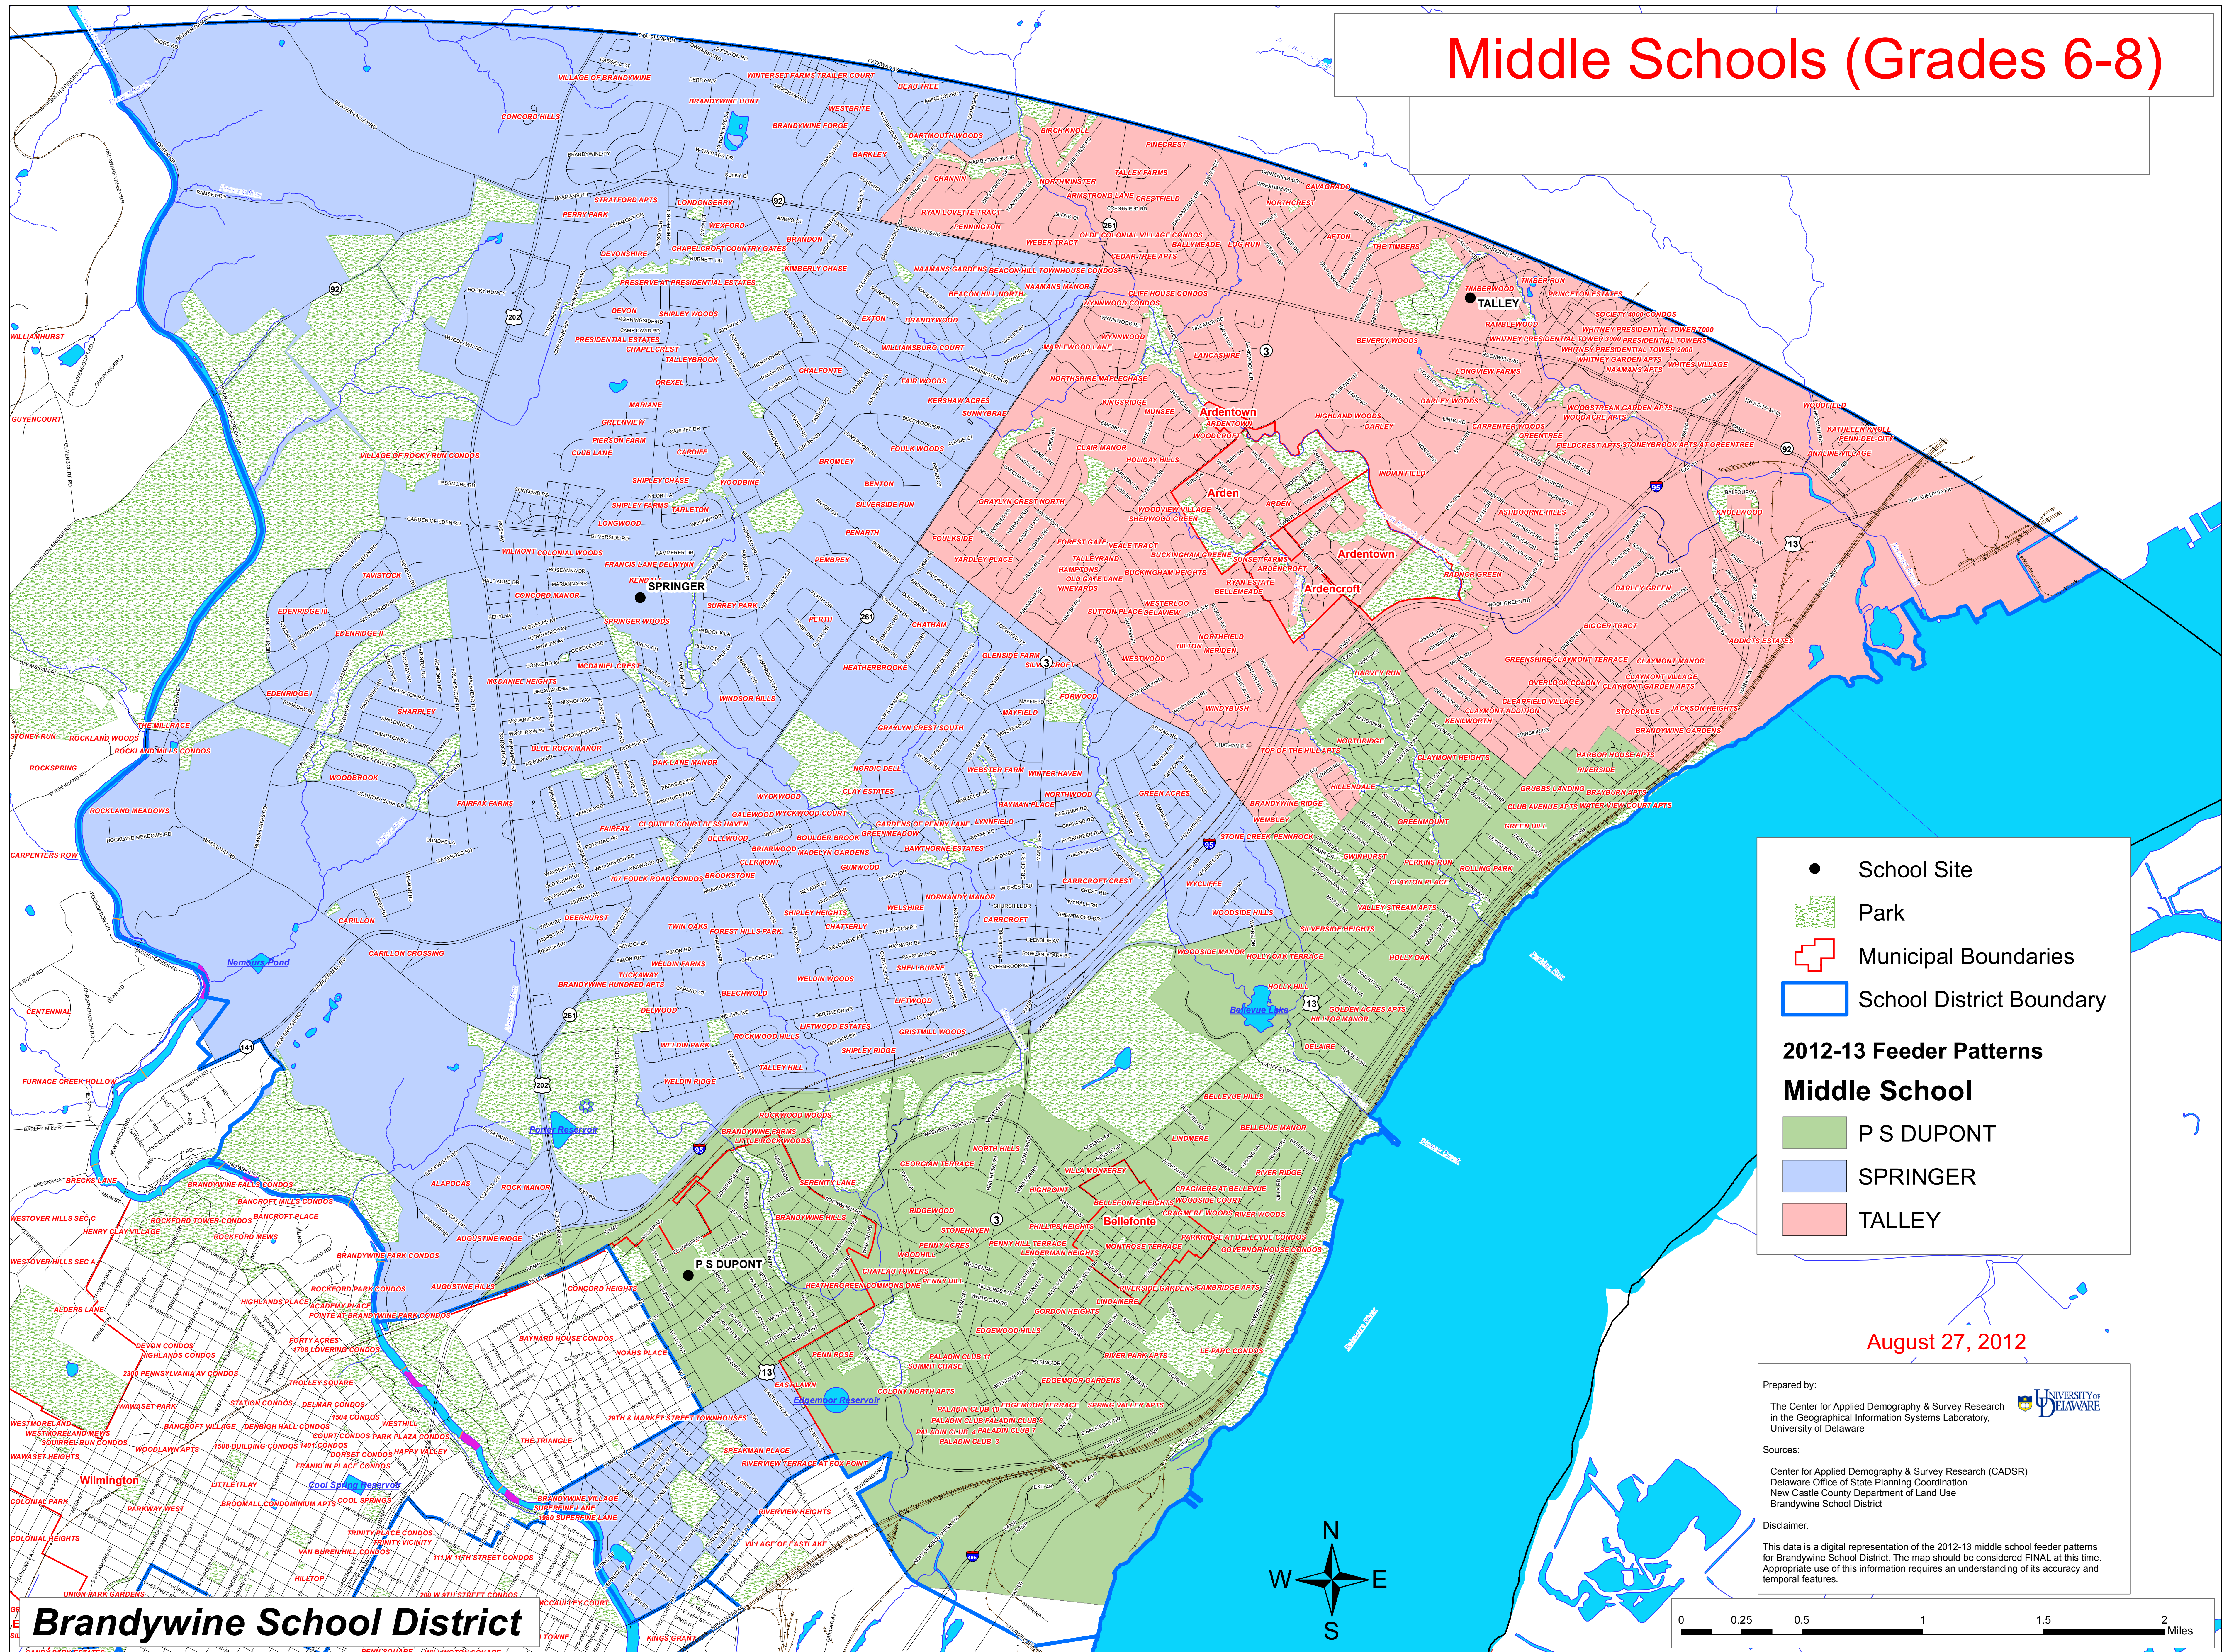

Middle Schools (Grades 6-8)

- School Site
- 🌳 Park
- 🗺 Municipal Boundaries
- 📐 School District Boundary

2012-13 Feeder Patterns

Middle School

- 🟢 P S DUPONT
- 🟡 SPRINGER
- 🔴 TALLEY

August 27, 2012

Prepared by:
 The Center for Applied Demography & Survey Research
 in the Geographical Information Systems Laboratory,
 University of Delaware

Sources:
 Center for Applied Demography & Survey Research (CADSR)
 Delaware Office of State Planning Coordination
 New Castle County Department of Land Use
 Brandywine School District

Disclaimer:
 This data is a digital representation of the 2012-13 middle school feeder patterns for Brandywine School District. The map should be considered FINAL at this time. Appropriate use of this information requires an understanding of its accuracy and temporal features.